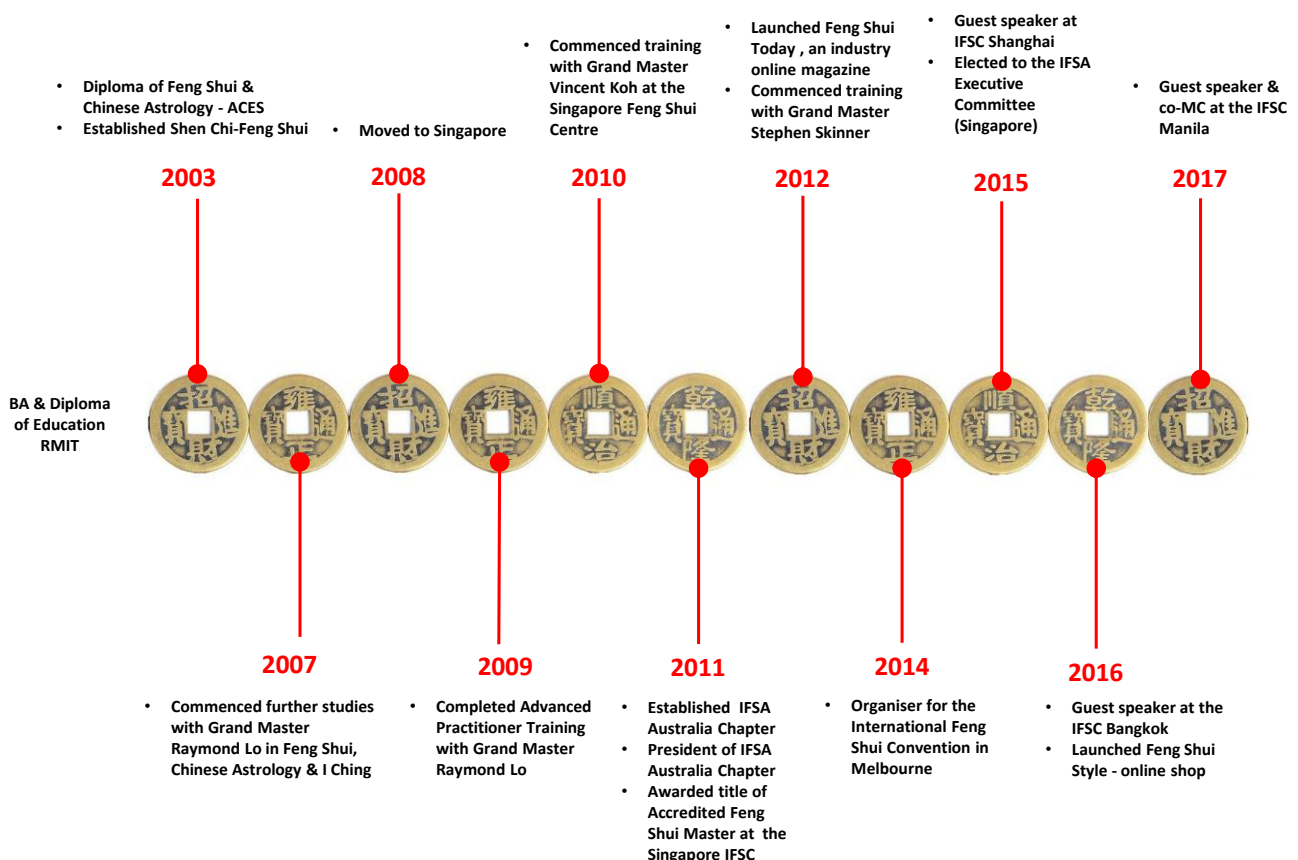

In 2014 Master Janene was the official organizer of the IFSC in Melbourne, with over 250 international and national delegates in attendance. In 2015 she was elected to the Executive Committee of the IFSA (Singapore) and also launched Feng Shui Style, an online shop providing traditional Feng Shui products.

Most recently Master Janene was a guest speaker at the 2015 Shanghai IFSC and the 2016 Bangkok IFSC. In 2017 she performed dual roles as co-MC and guest speaker at the Manila IFSC and assumed the position of Honorary Secretary of the IFSA Executive Committee. In December 2018 she will once again be a guest speaker at the IFSC to be held in Okayama, Japan.

At Shen Chi–Feng Shui we are committed to being a leading consultancy company based on the highest standards of confidentiality, integrity, innovation and professionalism. We do this by seeking to truly understand specific needs and provide personal solutions that exceed our clients' expectations. Our focus is on continuing to build enduring partnerships with our clients through our unquestionable commitment to excellence.